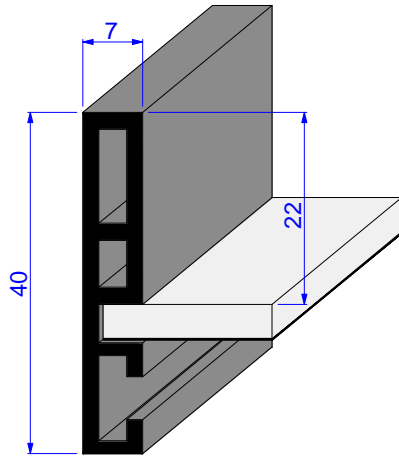

# ALUMINIUM PROFILES FOR MIRRORS - **NICO** LINE

**NICO CLASSIC**

- Colors:
- black
  - gold

**NICO DEEP**

- Colors:
- black
  - gold
  - white

**NICO SLIM**

- Colors:
- black
  - gold
  - white

**NICO LITE**