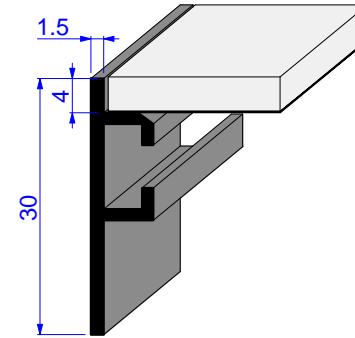

# ALUMINIUM PROFILES FOR MIRRORS - **NICO** LINE

**NICO CLASSIC**

- Colors:
- black
  - gold

**NICO DEEP**

- Colors:
- black
  - gold
  - white

**NICO SLIM**

- Colors:
- black
  - gold
  - white

**NICO LITE**