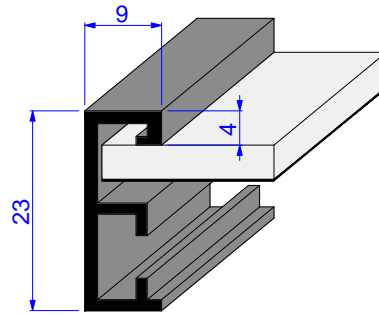

# ALUMINIUM PROFILES FOR MIRRORS - **NICO** LINE

**NICO CLASSIC**

- Colors:
- black
  - gold

**NICO DEEP**

- Colors:
- black
  - gold
  - white

**NICO SLIM**

- Colors:
- black
  - gold
  - white

**NICO LITE**