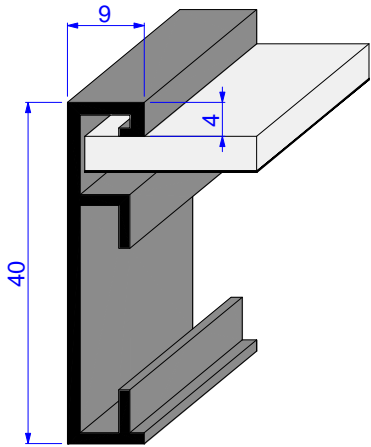

# ALUMINIUM PROFILES FOR MIRRORS - **NICO** LINE

**NICO CLASSIC**

- Colors:
- black
  - gold

**NICO DEEP**

- Colors:
- black
  - gold
  - white

**NICO SLIM**

- Colors:
- black
  - gold
  - white

**NICO LITE**