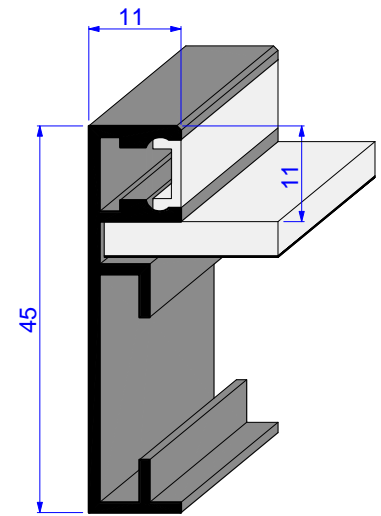

ALUMINIUM PROFILES FOR MIRRORS - **NICO** LINE

NICO CLASSIC

1. Colors:
2. black
   - gold

NICO DEEP

1. Colors:
2. black
   - gold
   - white

NICO SLIM

1. Colors:
2. black
   - gold
   - white

NICO LITE

1. Colors:
2. black
   - gold
   - white

NICO LED

1. Colors:
2. black